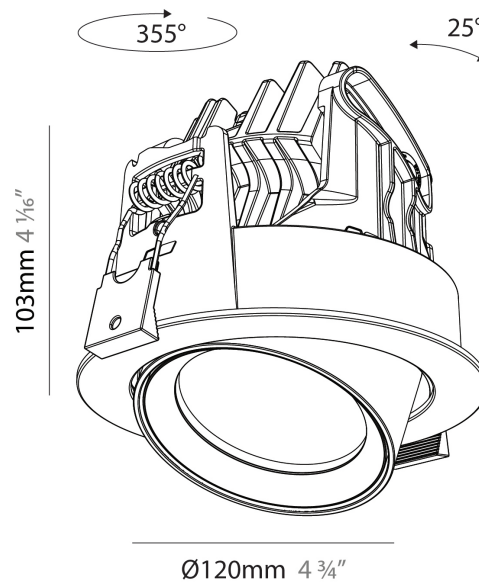

GENERAL

Series: Centriq
Subseries: Centriq Round Adjustable
Brand: Prolicht
Division: Architectural
Mounting Type: Recessed
Mounting Location: Ceiling
Subcategory: Spots

PHYSICAL

Shape: Cylinder
Diameter (mm): 120
Diameter (in): 4 ¾
Height (mm): 105
Height (in): 4 ¼
Min. Recessing Depth (mm): 120
Min. Recessing Depth (in): 4 ¾
Light Distribution: Adjustable / Direct
Weight (kg): 0.649
Diffuser: Lens Pack - No Lens / Opal / Linear Spread Lens / Honeycomb / Spread Lens
Fixture Finish: SSR / BKV / CWI / CRY / HAB / UFT / ITA / RUA / FTG / MYG / LOD / PUS / FRO / FUP / KIA / POP / BLS / SPG / MEY / GOH / GUM / CHC / COM / ABZ / JAG / OBR / MOS / ROR
Fixture Material: Aluminum
Cut-out Measurements: Dia. 112mm / 4 7/16"

ELECTRICAL

Lamp Type: LED (Zhaga Standard)
Input Wattage (W): 20.5
Total Output Wattage (W): 18.1
Dimming: Tri-Mode (Non-Dimming and Phase Dimming (120Vac only) and 0-10V Dimming)
Driver Included: Yes
Driver Location: Recessed Housing
Driver Type: Constant Current - Universal
Driver Class: Class 2
Input Voltage (V): 120 - 277
Constant Current (MA): 500

LED

Color Temperature (*K): 2700 / 3000 / 3500 / 4000
Max. Delivered Lumen (lm): 1432 / 1542 / 1432 / 1636
Nominal Lumen (lm): 1668 / 1797 / 1868 / 1907
CRI: >90 CRI
Lamp Life (hrs): 50000

OPTICAL

Reflector°: 10
Adjustability: Rotational 350°; Tilt 90°

RATINGS AND CERTIFICATIONS

Certified By: Certified for North American Standards
IP rating: IP20