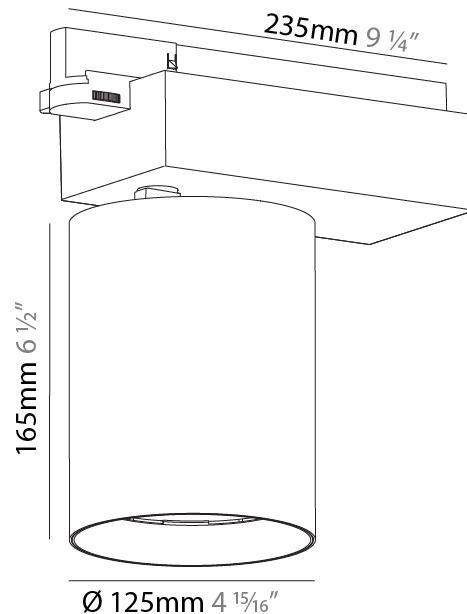

GENERAL

Series: Centriq
Subseries: Centriq 125
Brand: Prolicht
Division: Architectural
Mounting Type: Track
Mounting Location: Ceiling
Subcategory: Spots

PHYSICAL

Shape: Cylinder
Diameter (mm): 125
Diameter (in): 4 ¹⁵/₁₆
Length (mm): 235
Length (in): 9 ¹/₄
Height (mm): 165
Height (in): 6 ¹/₂
Light Distribution: Adjustable / Direct
Fixture Finish: SSR / BKV / CWI / CRY / HAB / UFT / ITA / RUA / FTG / MYG / LOD / PUS / FRO / FUP / KIA / POP / BLS / SPG / MEY / GOH / GUM / CHC / COM / ABZ / JAG / OBR / MOS / ROR
Fixture Material: Aluminum

ELECTRICAL

Lamp Type: LED (Zhaga Standard)
Input Wattage (W): 55 / 54
Total Output Wattage (W): 49.5 / 48.6
Dimming: Tri-Mode (Non-Dimming and Phase Dimming (120Vac only) and 0-10V Dimming)
Driver Included: Yes
Driver Location: Integrated
Driver Type: Constant Current - Universal
Driver Class: Class 2
Input Voltage (V): 120 - 277
Constant Current (MA): 1400

LED

Number of LEDs: 1
Color Temperature (°K): 3000 / 3500 / 4000
Max. Delivered Lumen (lm): 5250 / 4498 / 4590
Nominal Lumen (lm): 6030 / 5165 / 5270
CRI: >90 CRI
Lamp Life (hrs): 50000

OPTICAL

Reflector°: 16 / 26 / 42
Adjustability: Rotational 340°; Tilt 90°

RATINGS AND CERTIFICATIONS

Certified By: Certified for North American Standards
IP rating: IP20