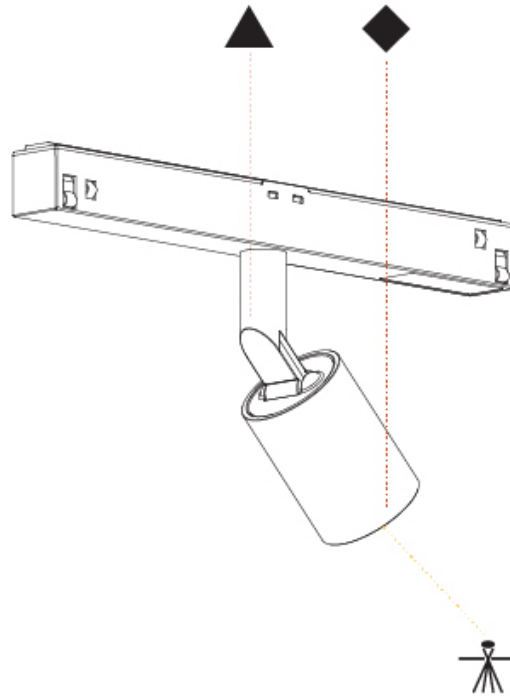

CENTRIQ FOR CLICKTRACK TRACK

A3T106-

PROJECT
TYPE
SPECIFIER
QUANTITY
DATE

A