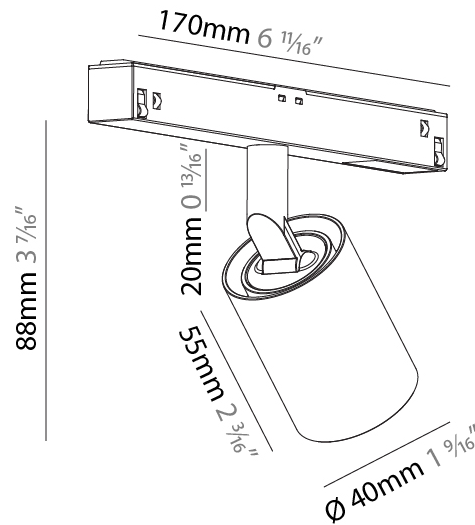

1. To build a product code in our configurator select the specify button on the base model # product page
2. To build a manual product code on this datasheet choose from the options listed below in blue font and add the suffix to the base model #

GENERAL

Series: Centriq
Subseries: Centriq for Clicktrack
Brand: Prolicht
Division: Architectural
Mounting Type: Track
Mounting Location: Ceiling
Subcategory: Spots

PHYSICAL

Shape: Cylinder
Diameter (mm): 40
Diameter (in): 1 9/16
Length (mm): 170
Length (in): 6 13/16
Height (mm): 88
Height (in): 3 7/16
Light Distribution: Adjustable / Direct
Fixture Finish: SSR / BKV / CWI / CRY / HAB / UFT / ITA / RUA / FTG / MYG / LOD / PUS / FRO / FUP / KIA / POP / BLS / SPG / MEY / GOH / GUM / CHC / COM / ABZ / JAG / OBR / MOS / ROR
Fixture Material: Aluminum

ELECTRICAL

Lamp Type: LED (Zhaga Standard)
Input Wattage (W): 6
Total Output Wattage (W): 5.4
Dimming: Non-Dimmable
Driver Included: No
Driver Location: Remote
Driver Type: Constant Voltage - Universal
Driver Class: Class 2
Input Voltage (V): 48
Constant Current (MA): 490
Upon Request: 0-10Vdc dimming / DALI dimming

LED

Number of LEDs: 1
Color Temperature (°K): 2700 / 3000 / 4000
Max. Delivered Lumen (lm): 360 / 390 / 420
CRI: >90 CRI

OPTICAL

Reflector°: 10
Adjustability: Rotational 360°; Tilt 90° (±45°)

RATINGS AND CERTIFICATIONS

Certified By: Certified for North American Standards
IP rating: IP20